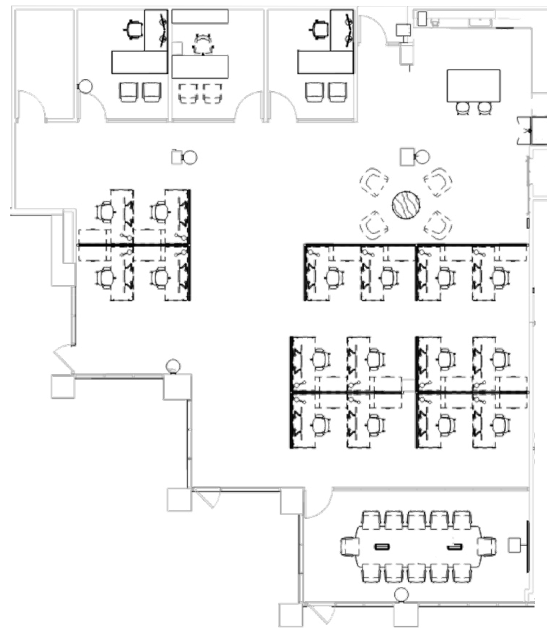

Available: Suite 125

3,639 SF
UNDER CONSTRUCTION

Overall Paint Color

Carpet

Accent Paint -
Conference Room

Carpet Detail

Wallcovering

Backsplash
Tile

Countertop

Cabinets

Break Room
Flooring

Flooring
Detail