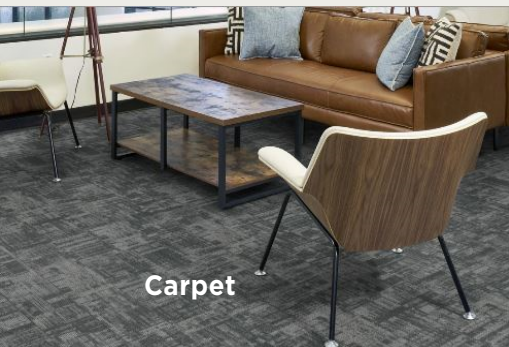

Available: Suite 125

3,639 SF
UNDER CONSTRUCTION

Overall Paint Color

Carpet

Accent Paint -
Conference Room

Carpet Detail

Wallcovering

Backsplash
Tile